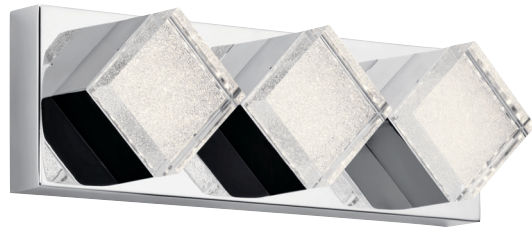

A | 83779

B | 83716

C | 83715

D | 83714

GORVE

Chrome
Clear Acrylic with Cubic Zirconia Chip

MODEL	DESCRIPTION	LED K	DELIVERED LUMENS	DIMMABLE	DIMENSIONS	EXT.	ADA COMPLIANT	NOTES	
A	83779	Wall Sconce LED	3200K	750	Yes	7"W x 7"H	3.15"	Yes	Dry Location
B	83716	Linear Bath 17in LED	3000K	600	Yes	5.5"H x 17"L	4.53"	No	Dry Location
C	83715	Linear Bath 22in LED	3000K	800	Yes	5.5"H x 22.5"L	4.53"	No	Dry Location
D	83714	Linear Bath 28in LED	3200K	1250	Yes	5.5"H x 28.25"L	4.53"	No	Dry Location