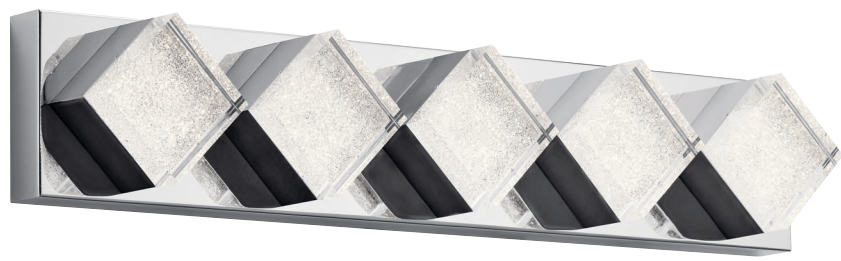

A | 83779

B | 83716

C | 83715

D | 83714

GORVE

Chrome
Clear Acrylic with Cubic Zirconia Chip

MODEL	DESCRIPTION	LED K	DELIVERED LUMENS	DIMMABLE	DIMENSIONS	EXT.	ADA COMPLIANT	NOTES	
A	83779	Wall Sconce LED	3200K	750	Yes	7"W x 7"H	3.15"	Yes	Dry Location
B	83716	Linear Bath 17in LED	3000K	600	Yes	5.5"H x 17"L	4.53"	No	Dry Location
C	83715	Linear Bath 22in LED	3000K	800	Yes	5.5"H x 22.5"L	4.53"	No	Dry Location
D	83714	Linear Bath 28in LED	3200K	1250	Yes	5.5"H x 28.25"L	4.53"	No	Dry Location