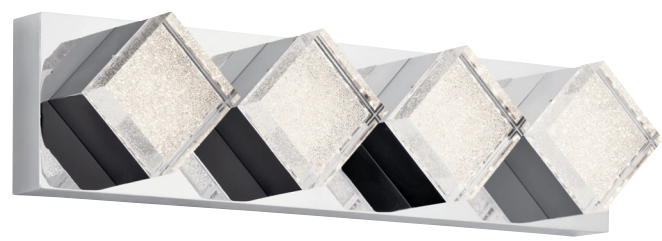

A | 83779

B | 83716

C | 83715

D | 83714

GORVE

Chrome
Clear Acrylic with Cubic Zirconia Chip

MODEL	DESCRIPTION	LED K	DELIVERED LUMENS	DIMMABLE	DIMENSIONS	EXT.	ADA COMPLIANT	NOTES	
A	83779	Wall Sconce LED	3200K	750	Yes	7"W x 7"H	3.15"	Yes	Dry Location
B	83716	Linear Bath 17in LED	3000K	600	Yes	5.5"H x 17"L	4.53"	No	Dry Location
C	83715	Linear Bath 22in LED	3000K	800	Yes	5.5"H x 22.5"L	4.53"	No	Dry Location
D	83714	Linear Bath 28in LED	3200K	1250	Yes	5.5"H x 28.25"L	4.53"	No	Dry Location